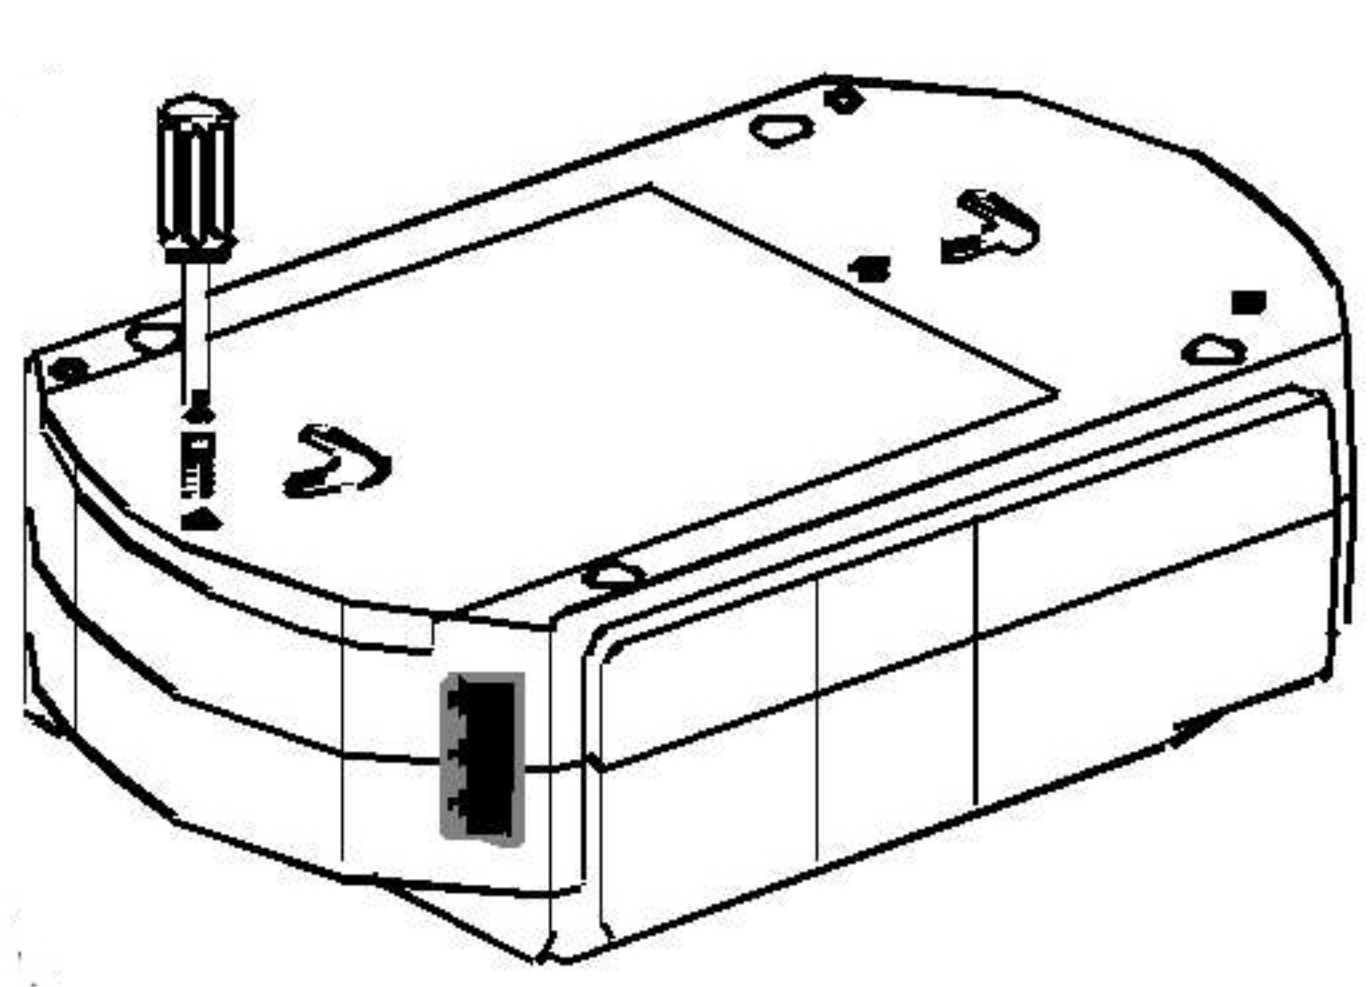

Back-UPS ES 350 and ES 500

Back-UPS ES 500