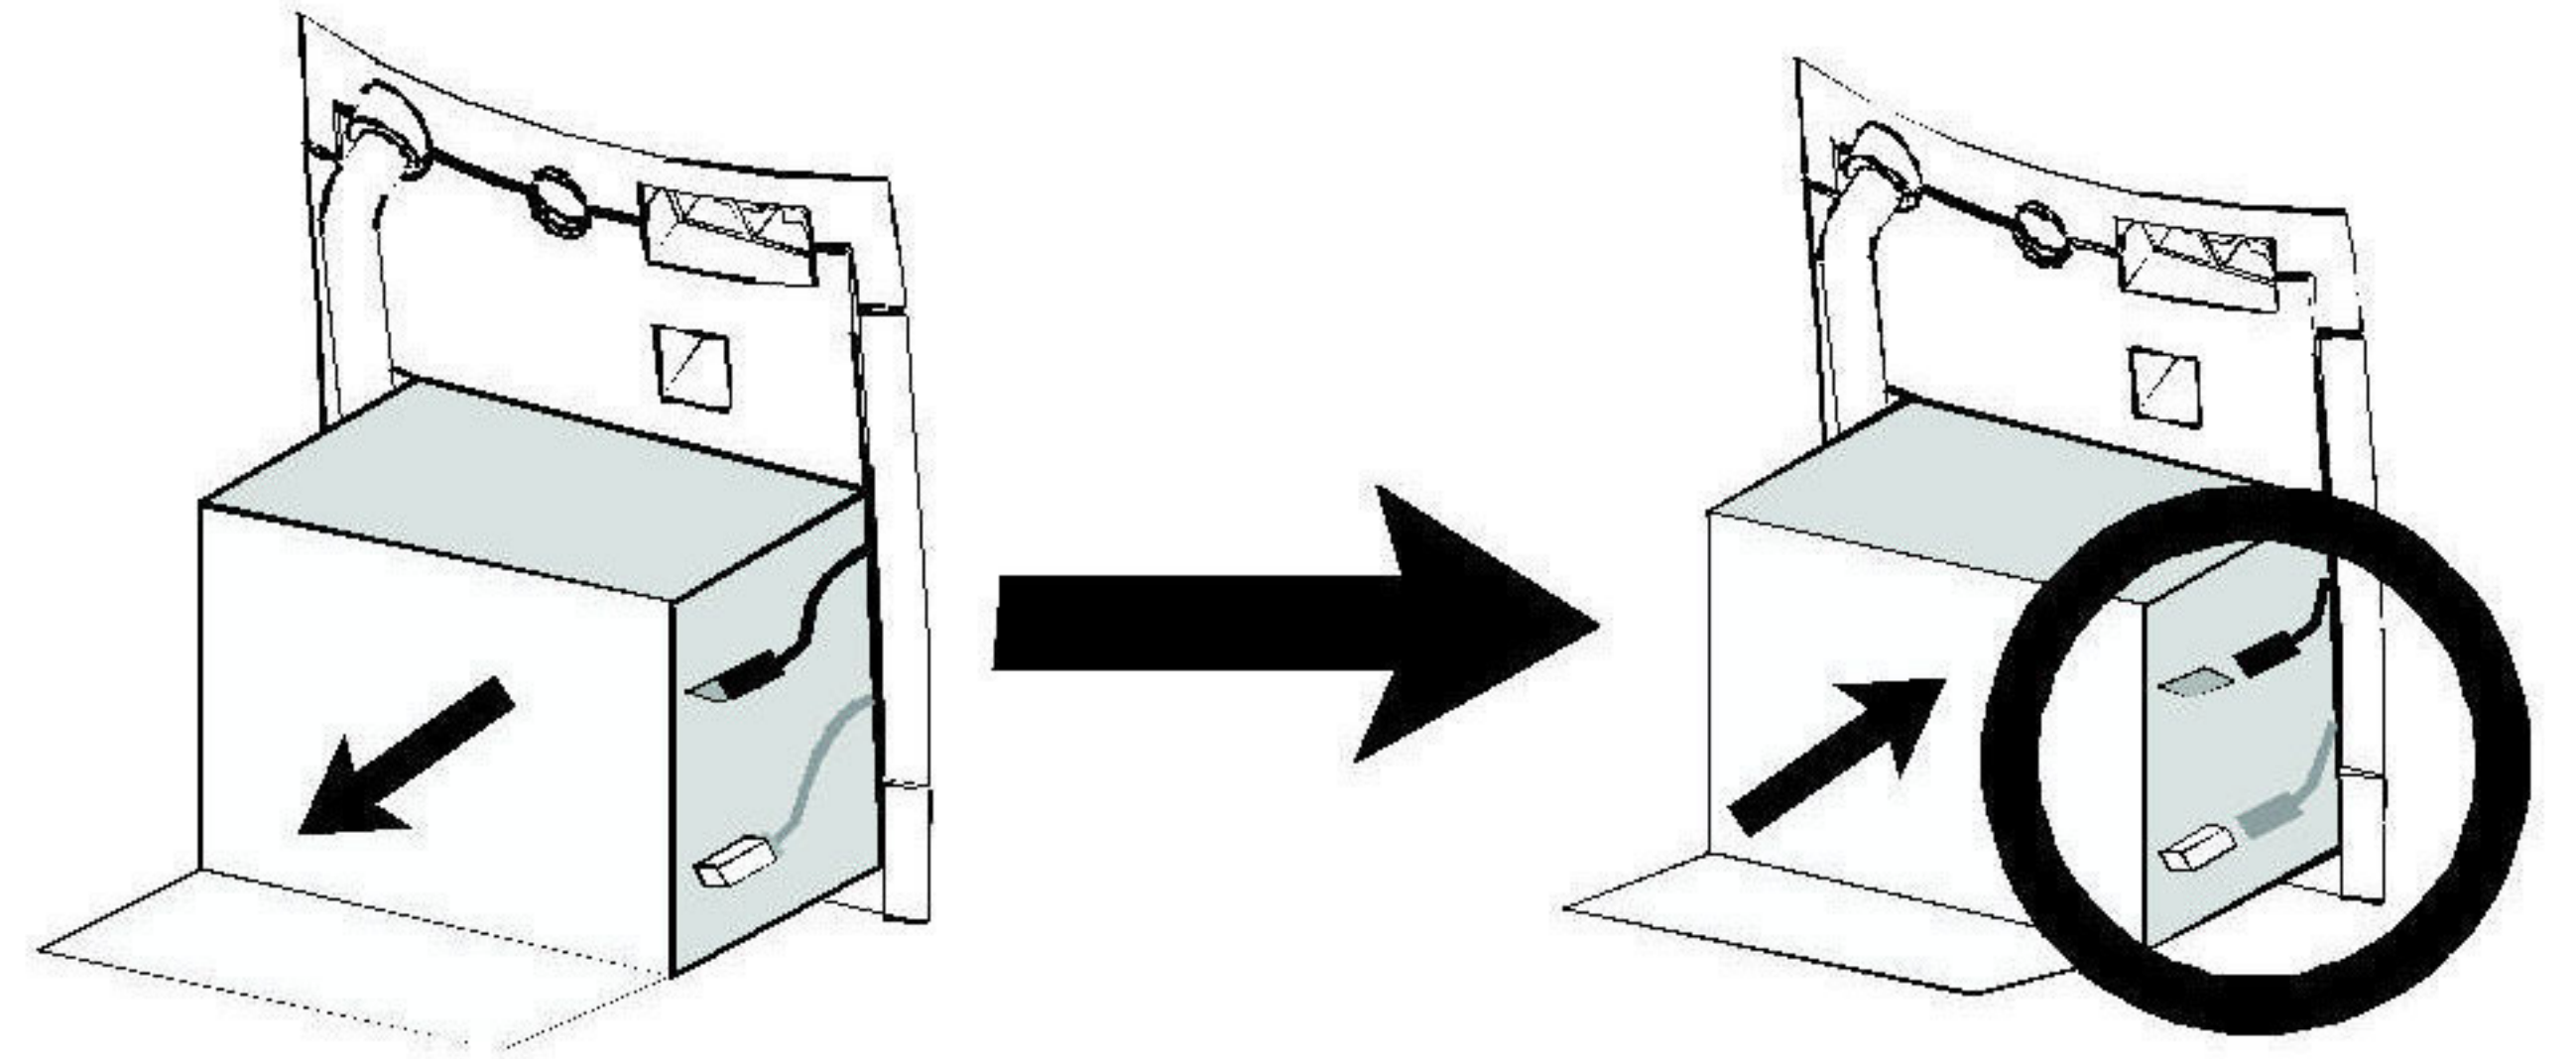

Battery Cartridge Replacement

Back-UPS or BK (200 - 500 VA) and
Back-UPS Pro, BK Pro or SU (280 - 420 VA)

Back-UPS Pro USB (350, 500, and 650 VA)

Back-UPS (1000 and 1400 VA)

Smart-UPS (450 - 1400 VA) and
Smart-UPS XLBP

Back-UPS Office (250 - 500 VA)

Smart-UPS Rackmount (all 5.25" tall models)

Smart-UPS Rackmount (all 8.75" tall models)

Smart-UPS Rackmount XL Battery Packs

Smart-UPS (2200 and 3000 VA)

UXBP (24, 48, 48M)

SmartCell XR