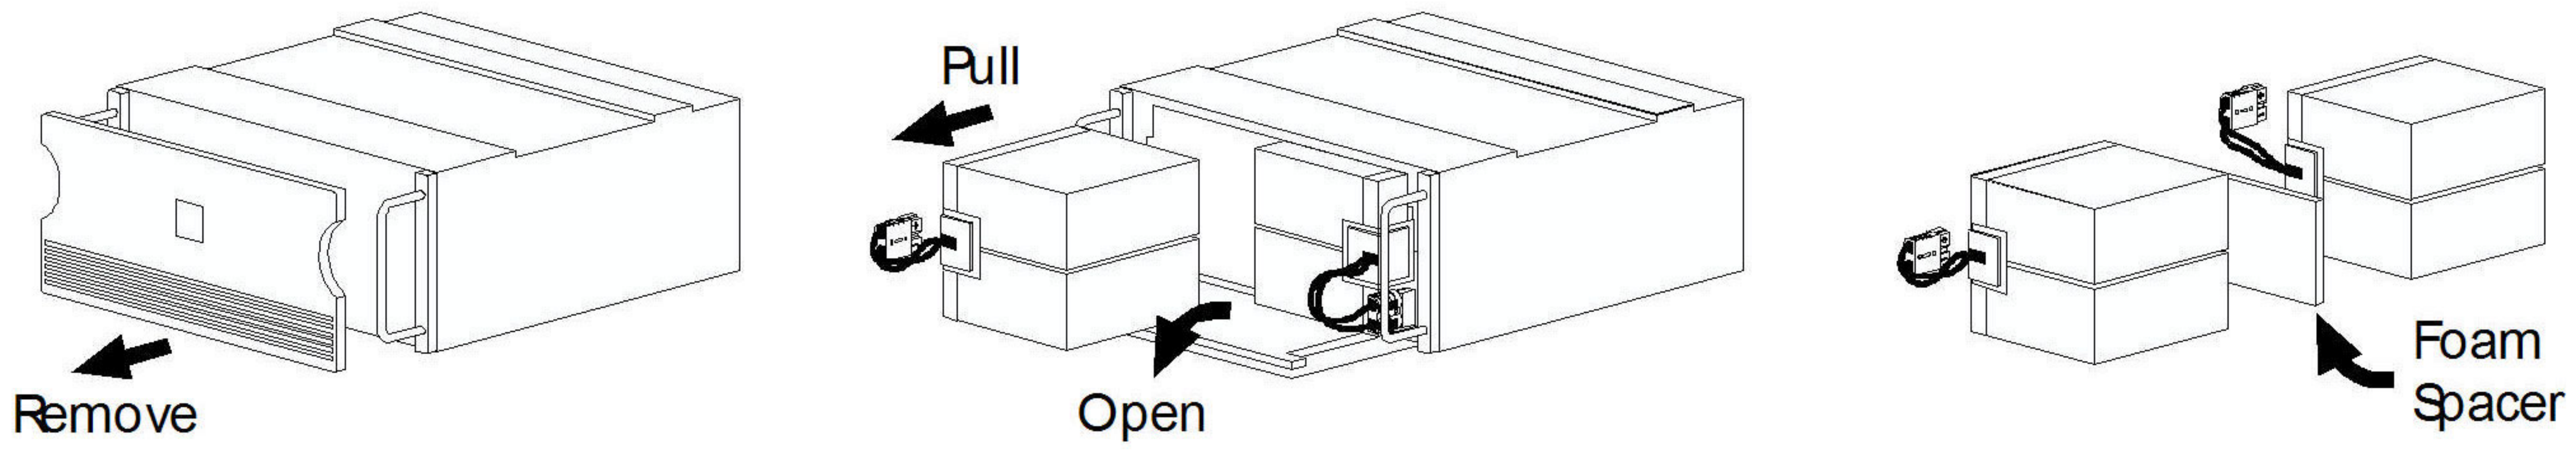

Back-UPS Office (250 - 500 VA)

Smart-UPS Rackmount (all 5.25" tall models)

Smart-UPS Rackmount (all 8.75" tall models)

Smart-UPS Rackmount XL Battery Packs

Smart-UPS (2200 and 3000 VA)

UXBP (24, 48, 48M)

SmartCell XR