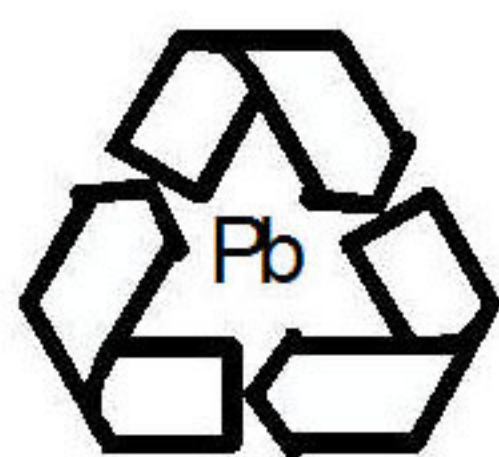

Smart-UPS Rackmount (all 8.75" tall models)

Smart-UPS Rackmount XL Battery Packs

Smart-UPS (2200 and 3000 VA)

UXBP (24, 48, 48M)

SmartCell XR

Dispose