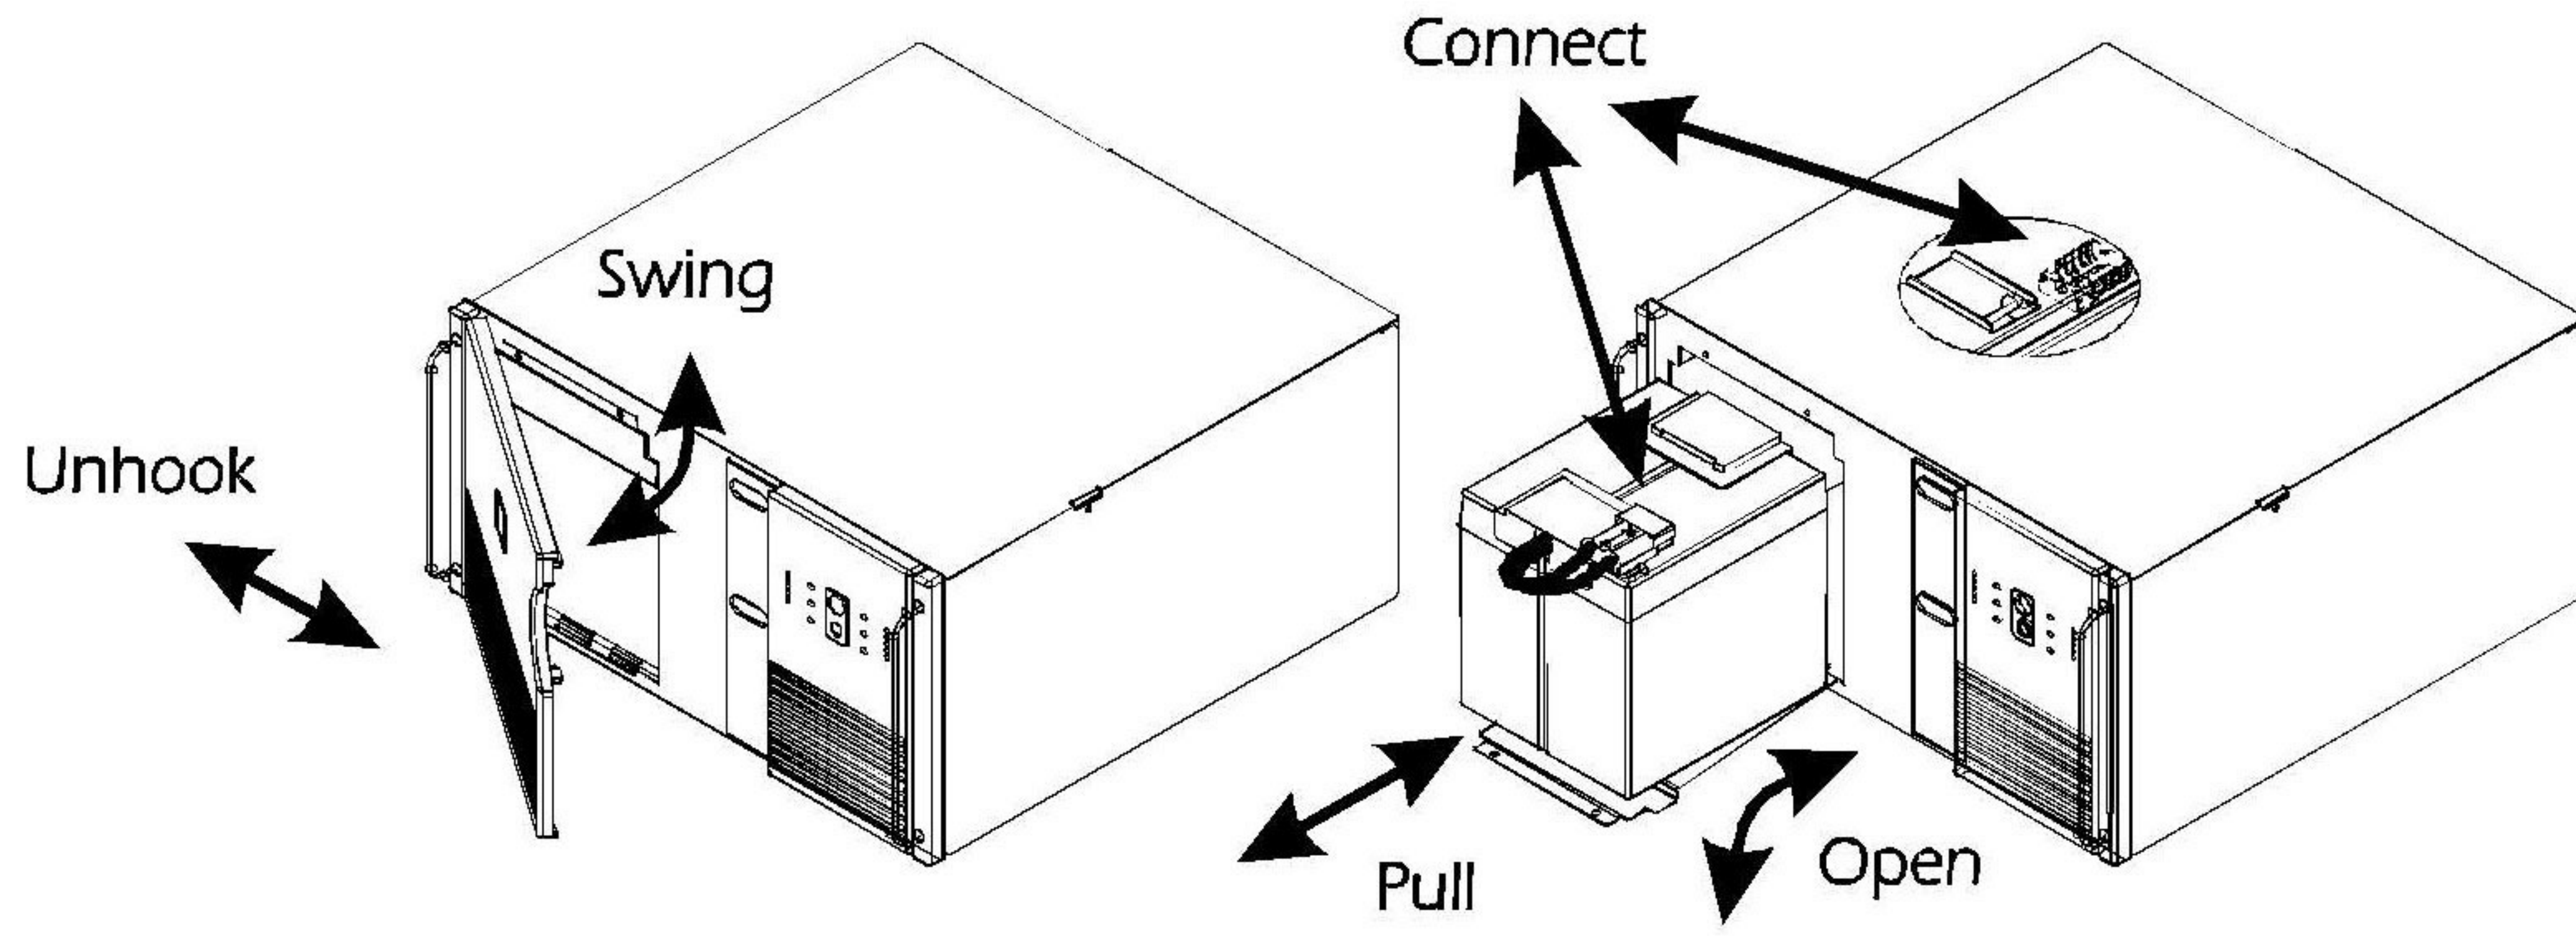

Smart-UPS Rackmount (all 8.75" tall models)