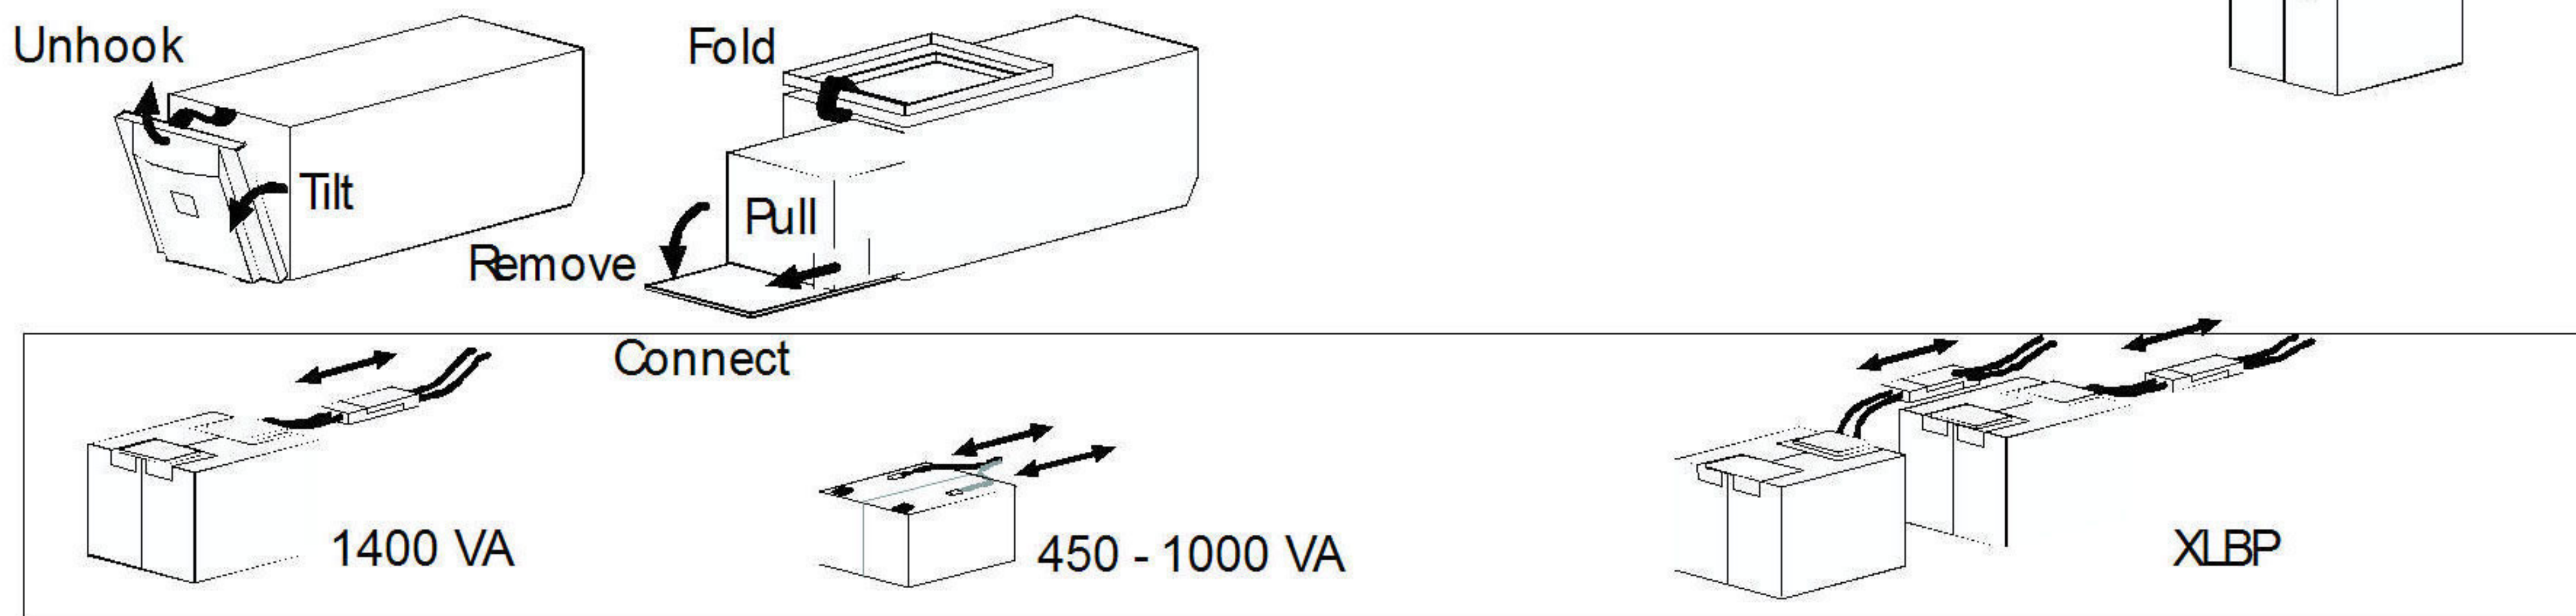

Battery Cartridge Replacement

Back-UPS or BK (200 - 500 VA) and
Back-UPS Pro, BK Pro or SU (280 - 420 VA)

Back-UPS Pro USB (350, 500, and 650 VA)

Back-UPS (1000 and 1400 VA)

Smart-UPS (450 - 1400 VA) and
Smart-UPS XLBP