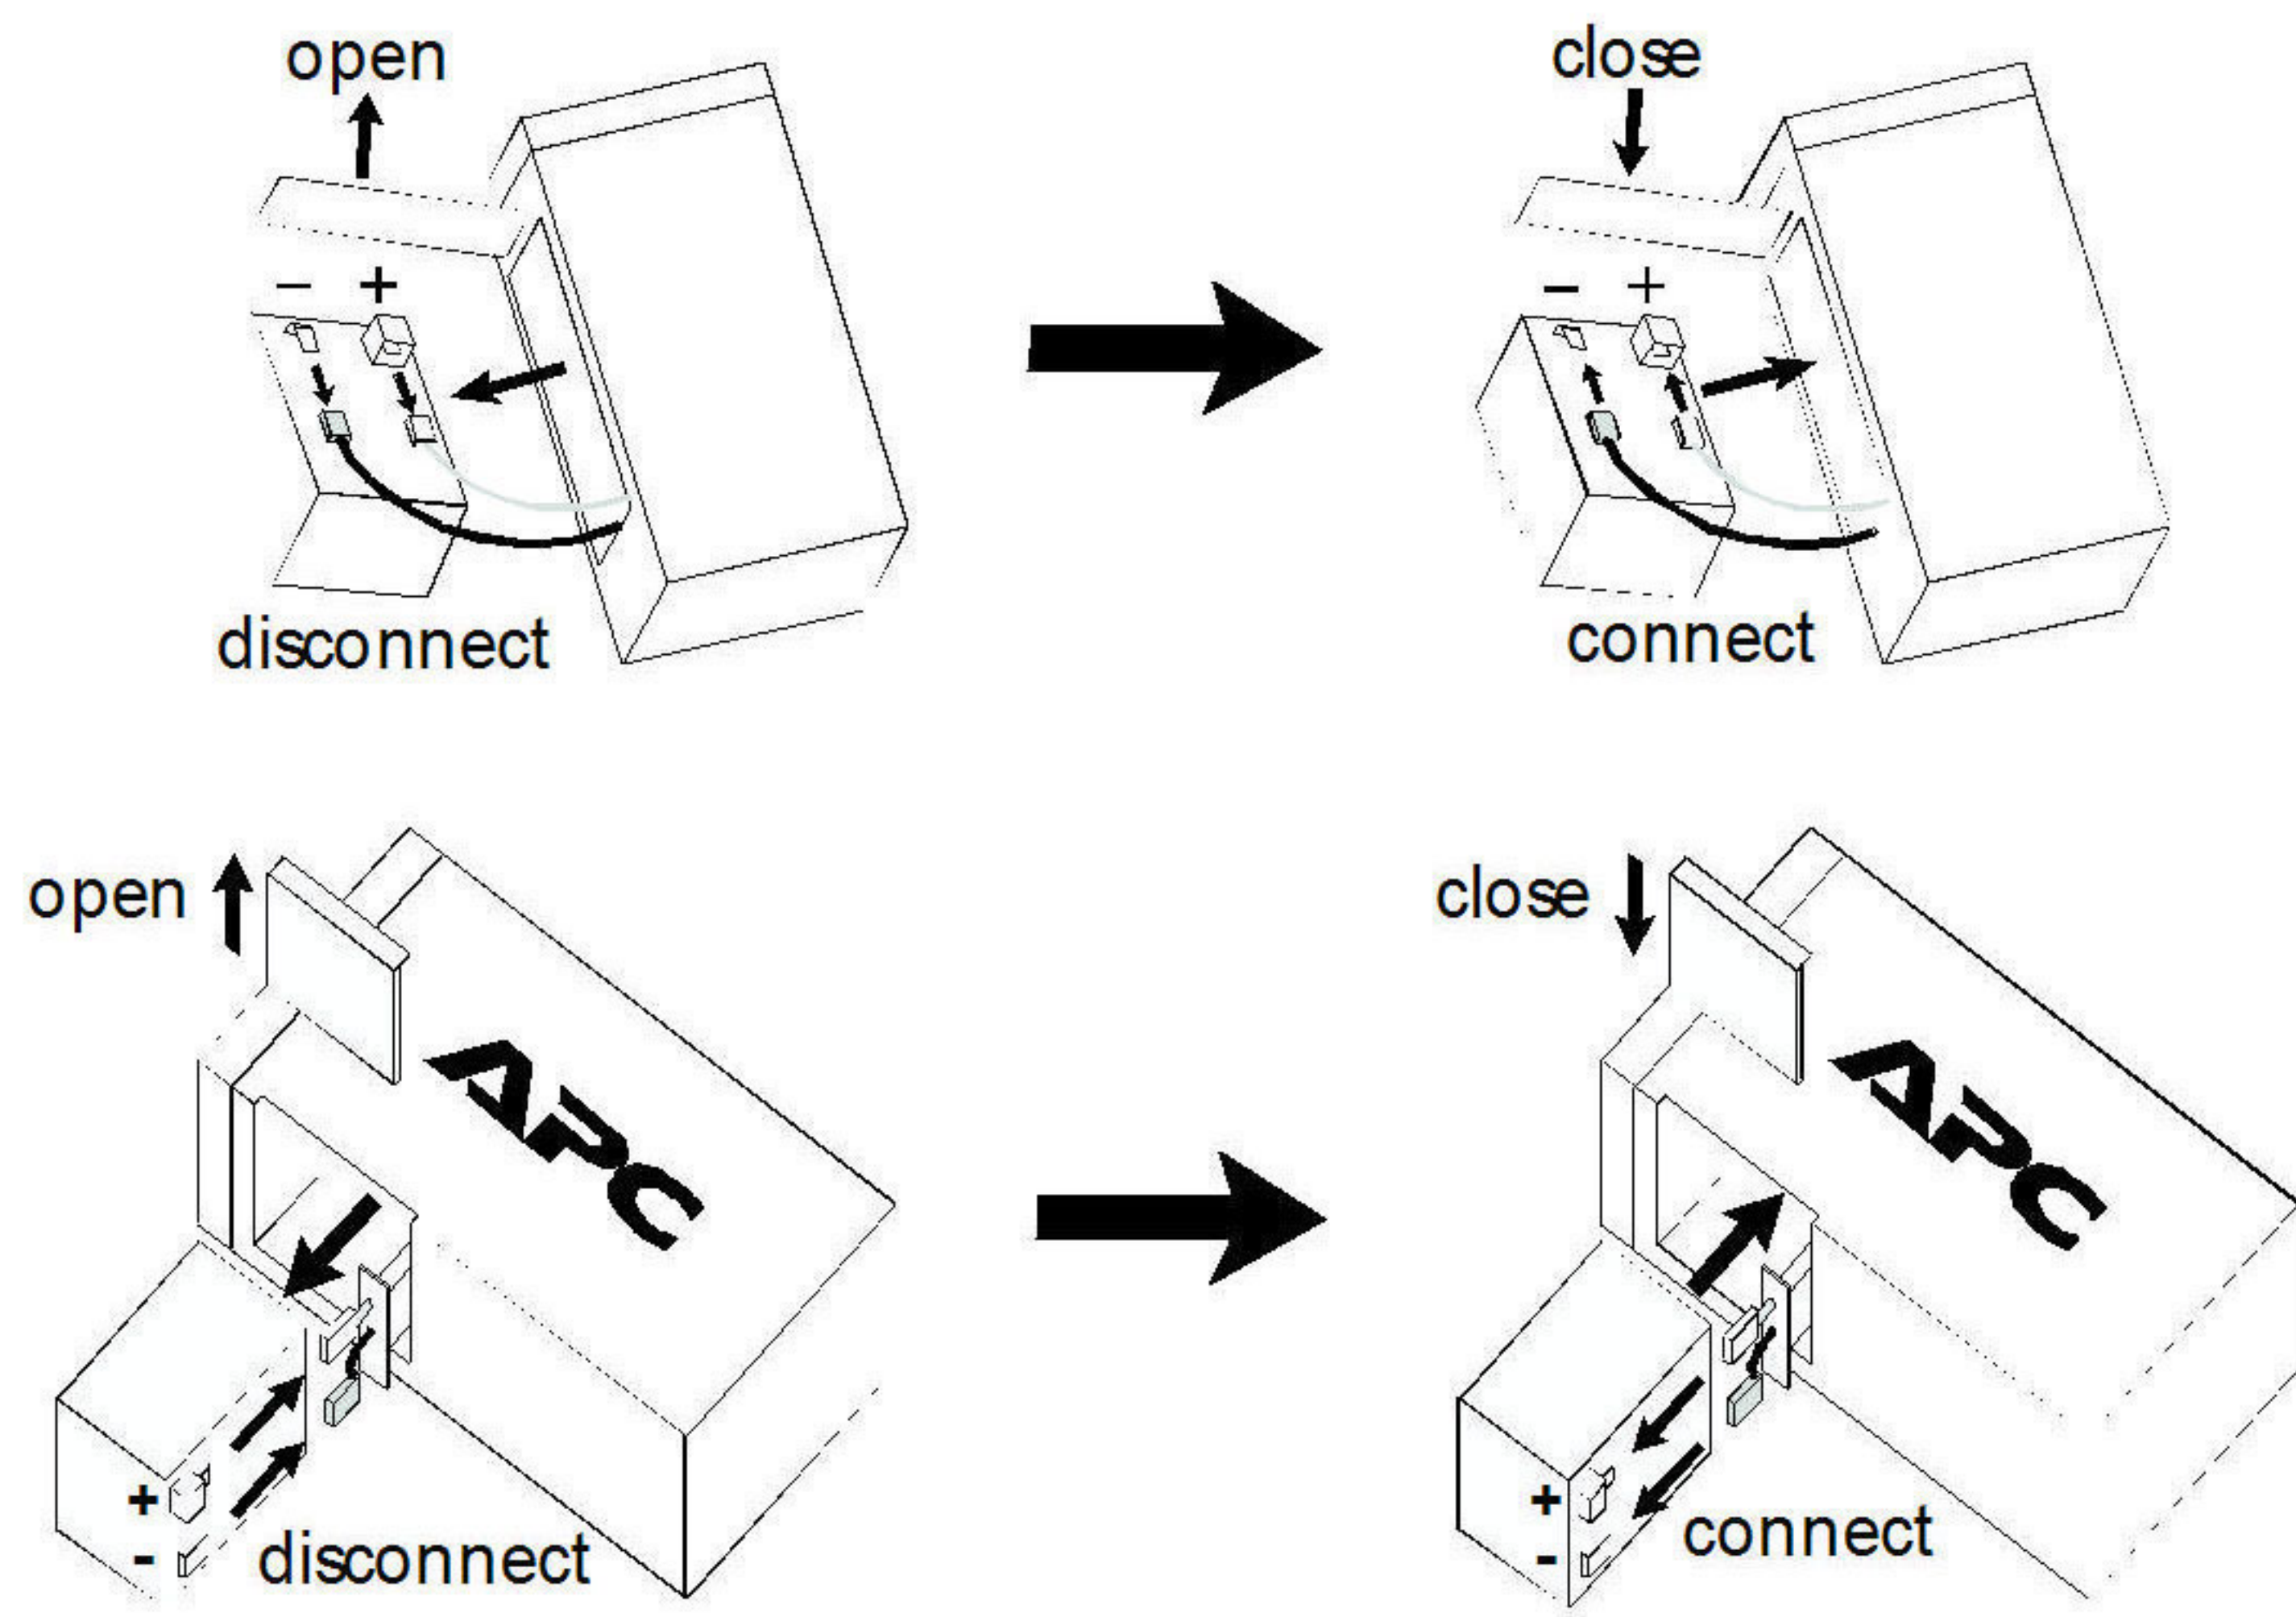

Battery Cartridge Replacement

Back-UPS or BK (200 - 500 VA) and
Back-UPS Pro, BK Pro or SU (280 - 420 VA)

Back-UPS Pro USB (350, 500, and 650 VA)

Back-UPS (1000 and 1400 VA)

Smart-UPS (450 - 1400 VA) and
Smart-UPS XLBP

Back-UPS Office (250 - 500 VA)

Smart-UPS Rackmount (all 5.25" tall models)

Smart-UPS Rackmount (all 8.75" tall models)

Smart-UPS Rackmount XL Battery Packs

Smart-UPS (2200 and 3000 VA)

UXBP (24, 48, 48M)

SmartCell XR

Dispose

Back-UPS ES 350 and ES 500

Back-UPS ES 500

Back-UPS ES 350

Back-UPS ES 725