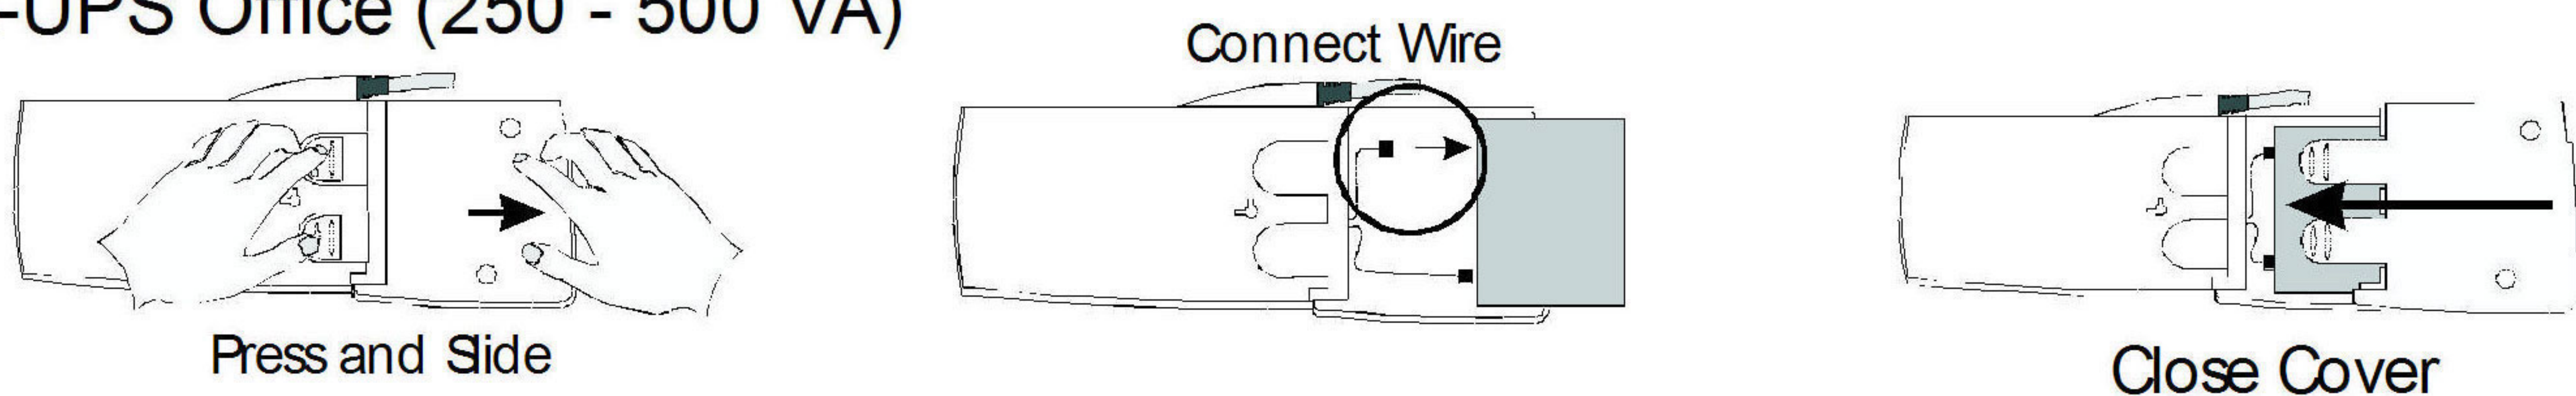

Back-UPS Office (250 - 500 VA)