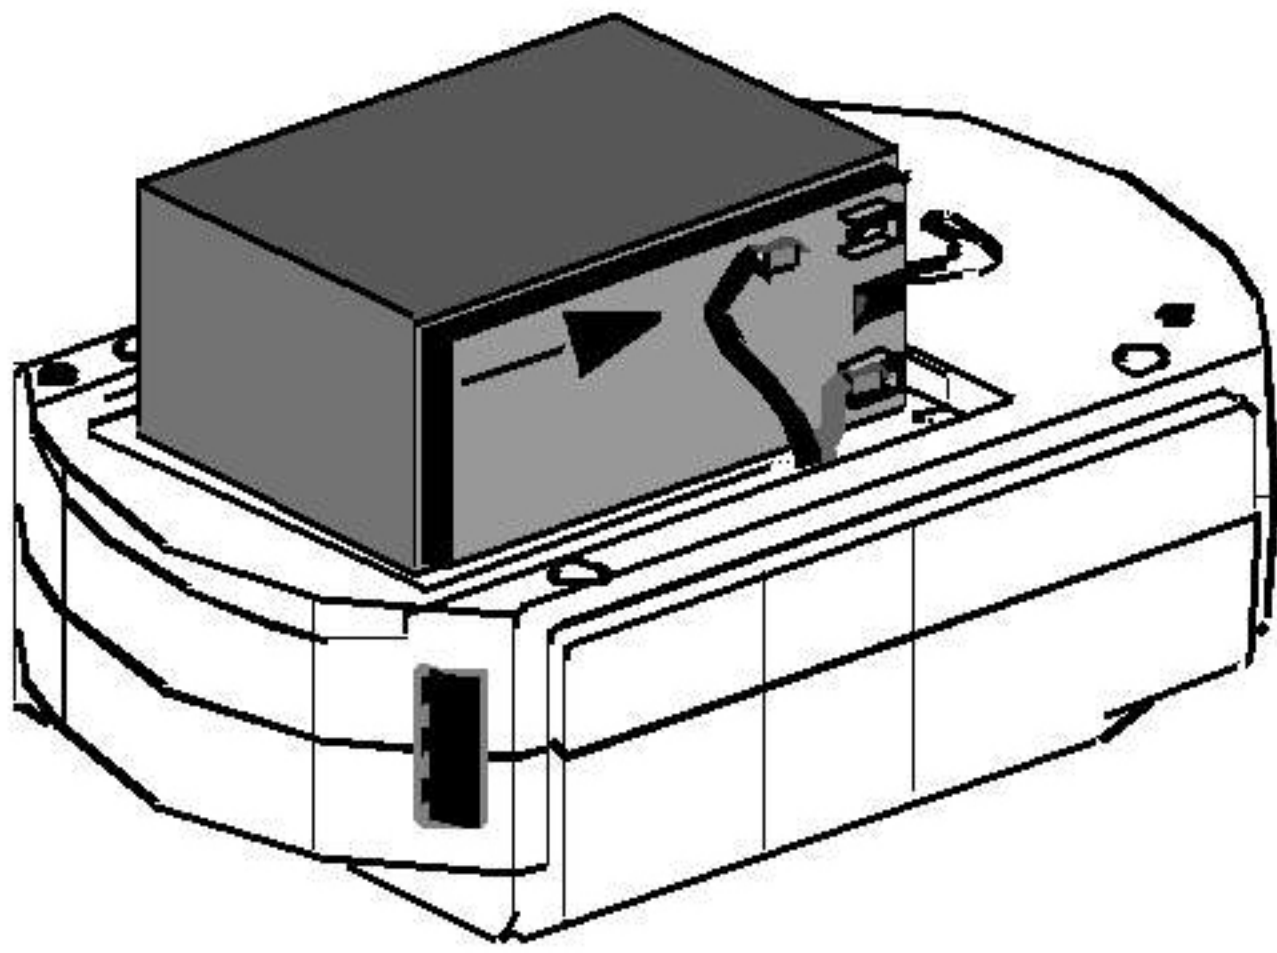

Back-UPS ES 350 and ES 500

Back-UPS ES 500