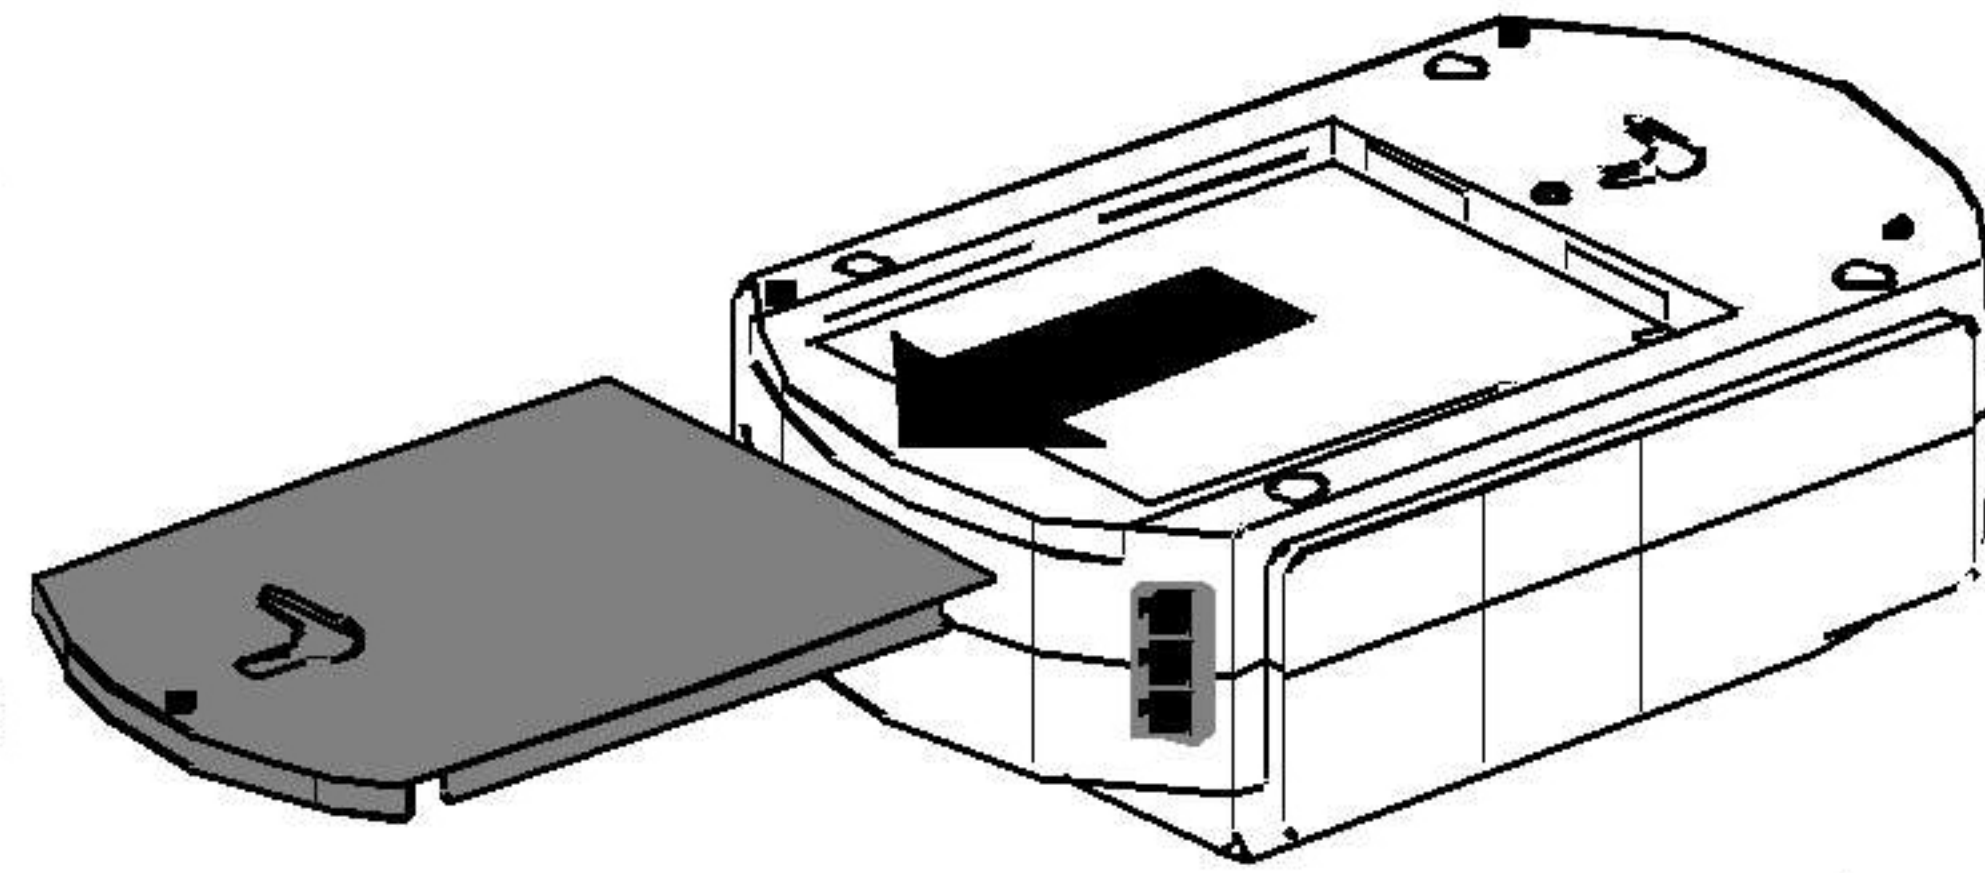

Back-UPS ES 350 and ES 500

Back-UPS ES 500