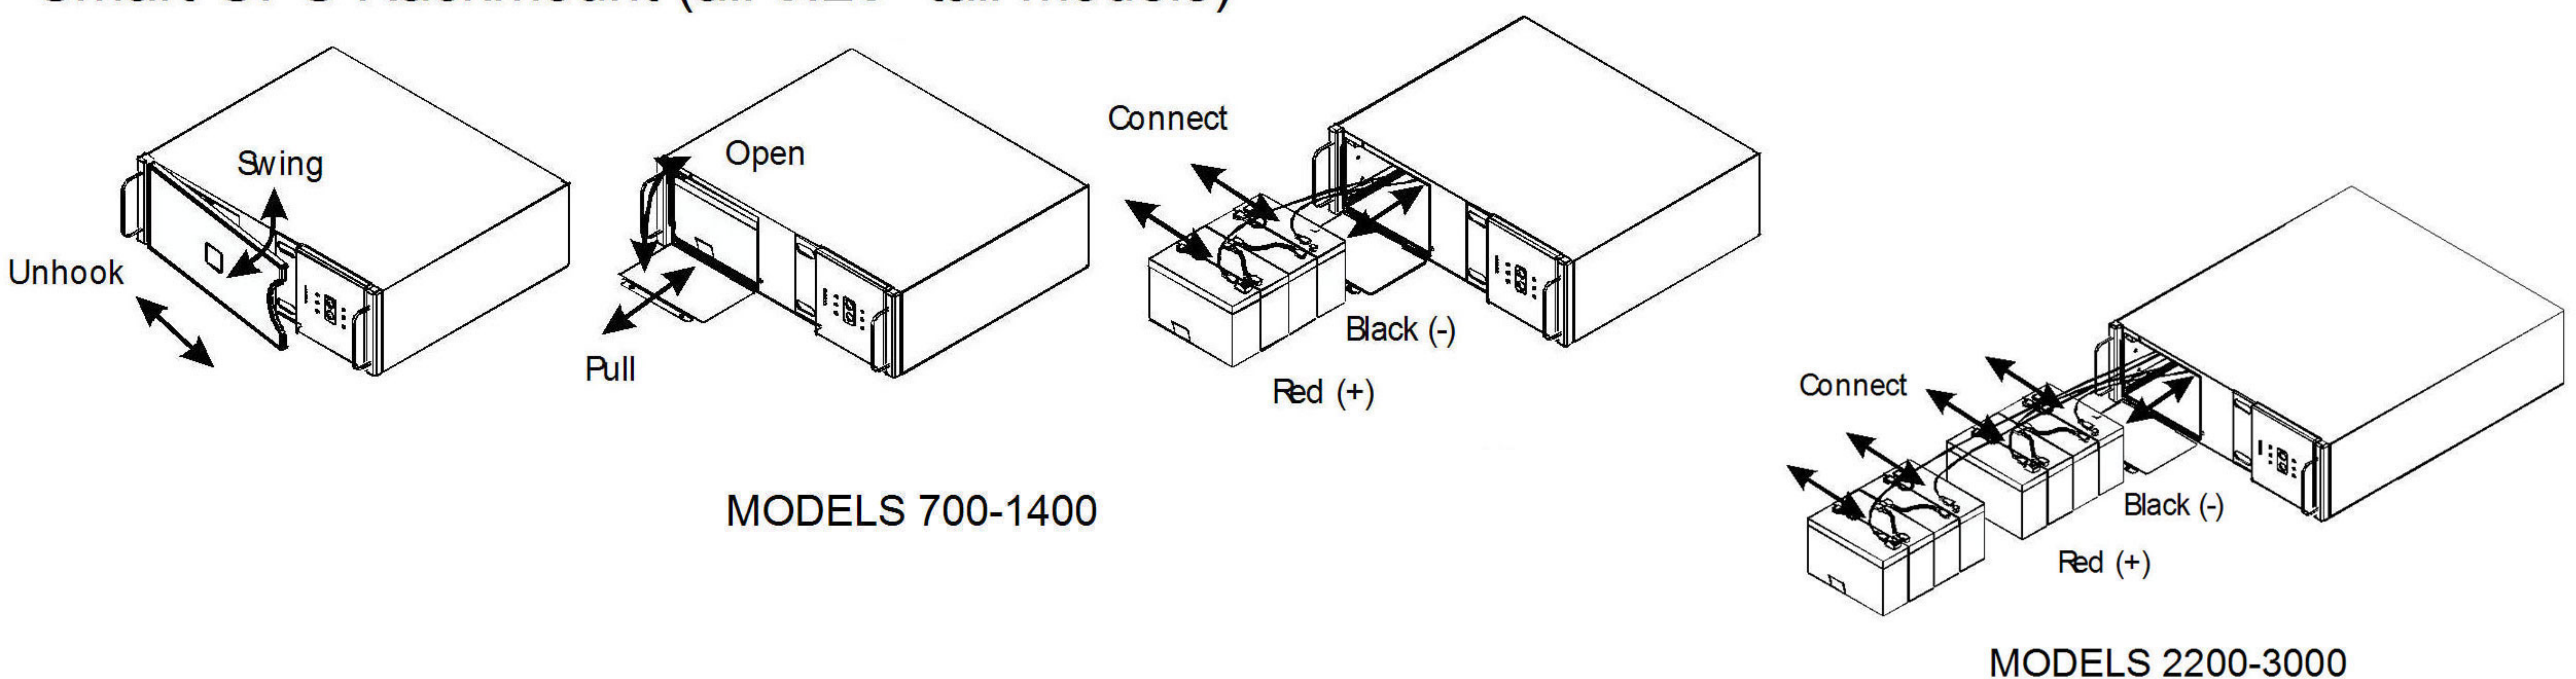

Battery Cartridge Replacement

Back-UPS or BK (200 - 500 VA) and
Back-UPS Pro, BK Pro or SU (280 - 420 VA)

Back-UPS Pro USB (350, 500, and 650 VA)

Back-UPS (1000 and 1400 VA)

Smart-UPS (450 - 1400 VA) and
Smart-UPS XLBP

Back-UPS Office (250 - 500 VA)

Smart-UPS Rackmount (all 5.25" tall models)

Smart-UPS Rackmount (all 8.75" tall models)

Smart-UPS Rackmount XL Battery Packs

Smart-UPS (2200 and 3000 VA)

UXBP (24, 48, 48M)

SmartCell XR

Dispose

Back-UPS ES 350 and ES 500

Back-UPS ES 500

Back-UPS ES 350

Back-UPS ES 725