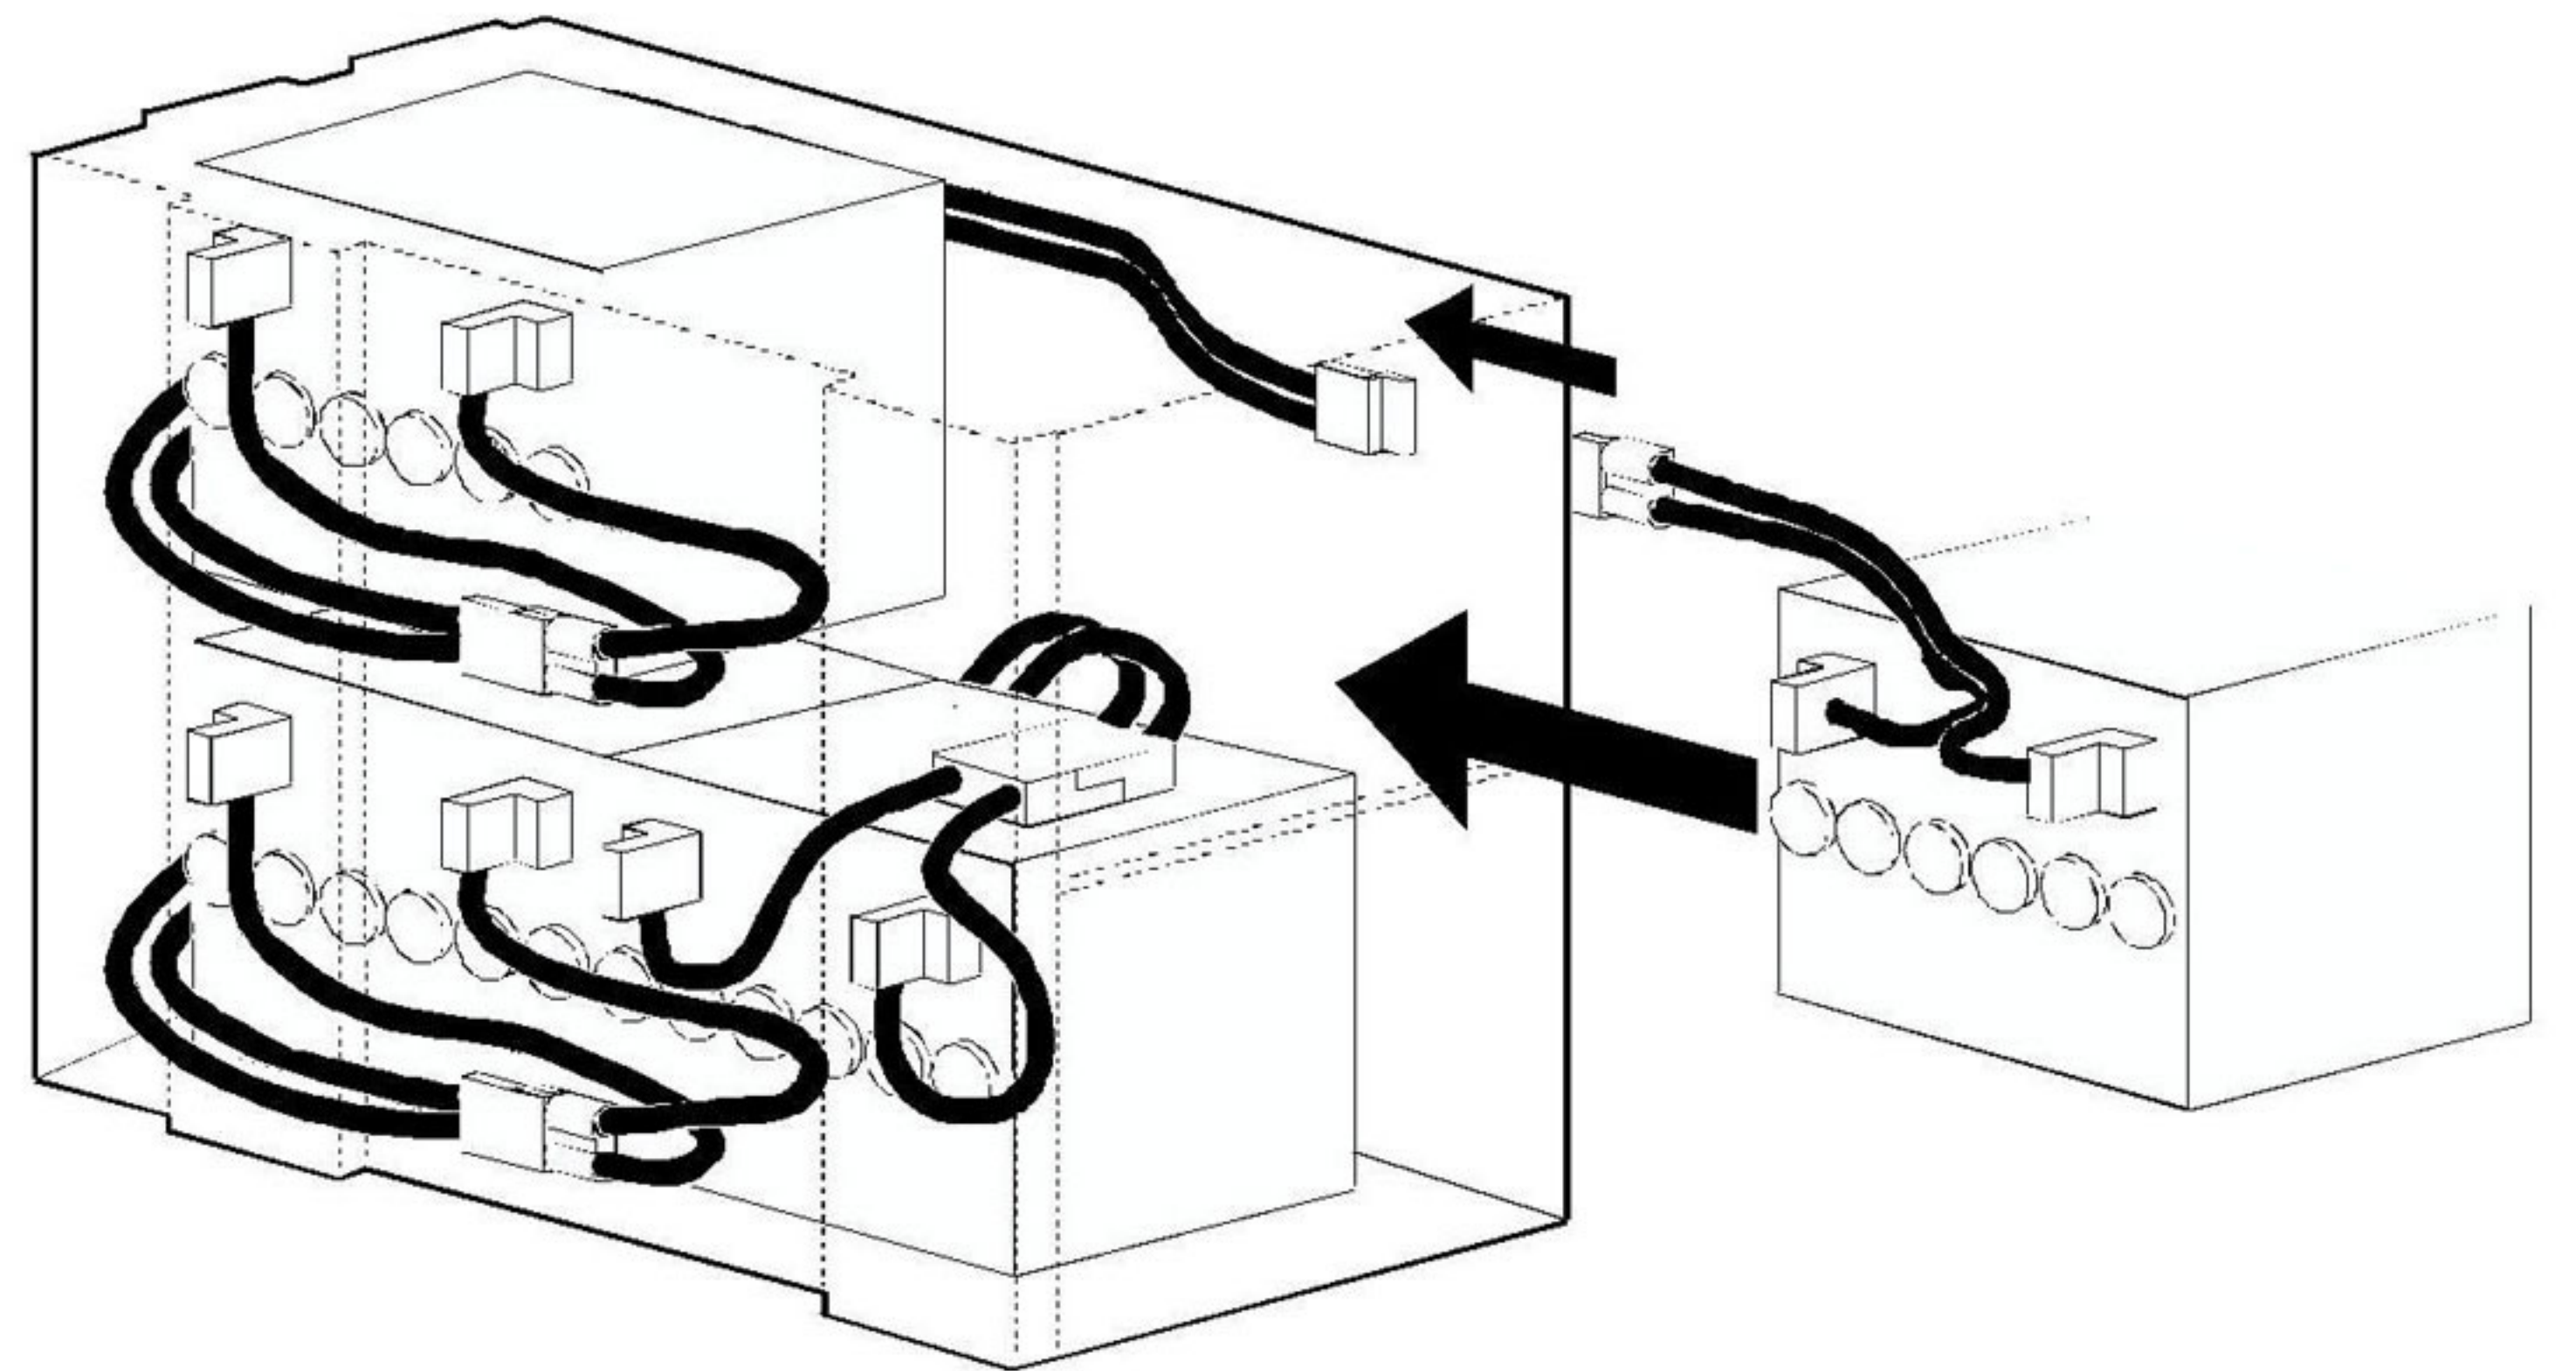

Back-UPS Office (250 - 500 VA)

Smart-UPS Rackmount (all 5.25" tall models)

Smart-UPS Rackmount (all 8.75" tall models)

Smart-UPS Rackmount XL Battery Packs

Smart-UPS (2200 and 3000 VA)

UXBP (24, 48, 48M)

SmartCell XR

Dispose

Back-UPS ES 350 and ES 500

Back-UPS ES 500

Back-UPS ES 350

Back-UPS ES 725