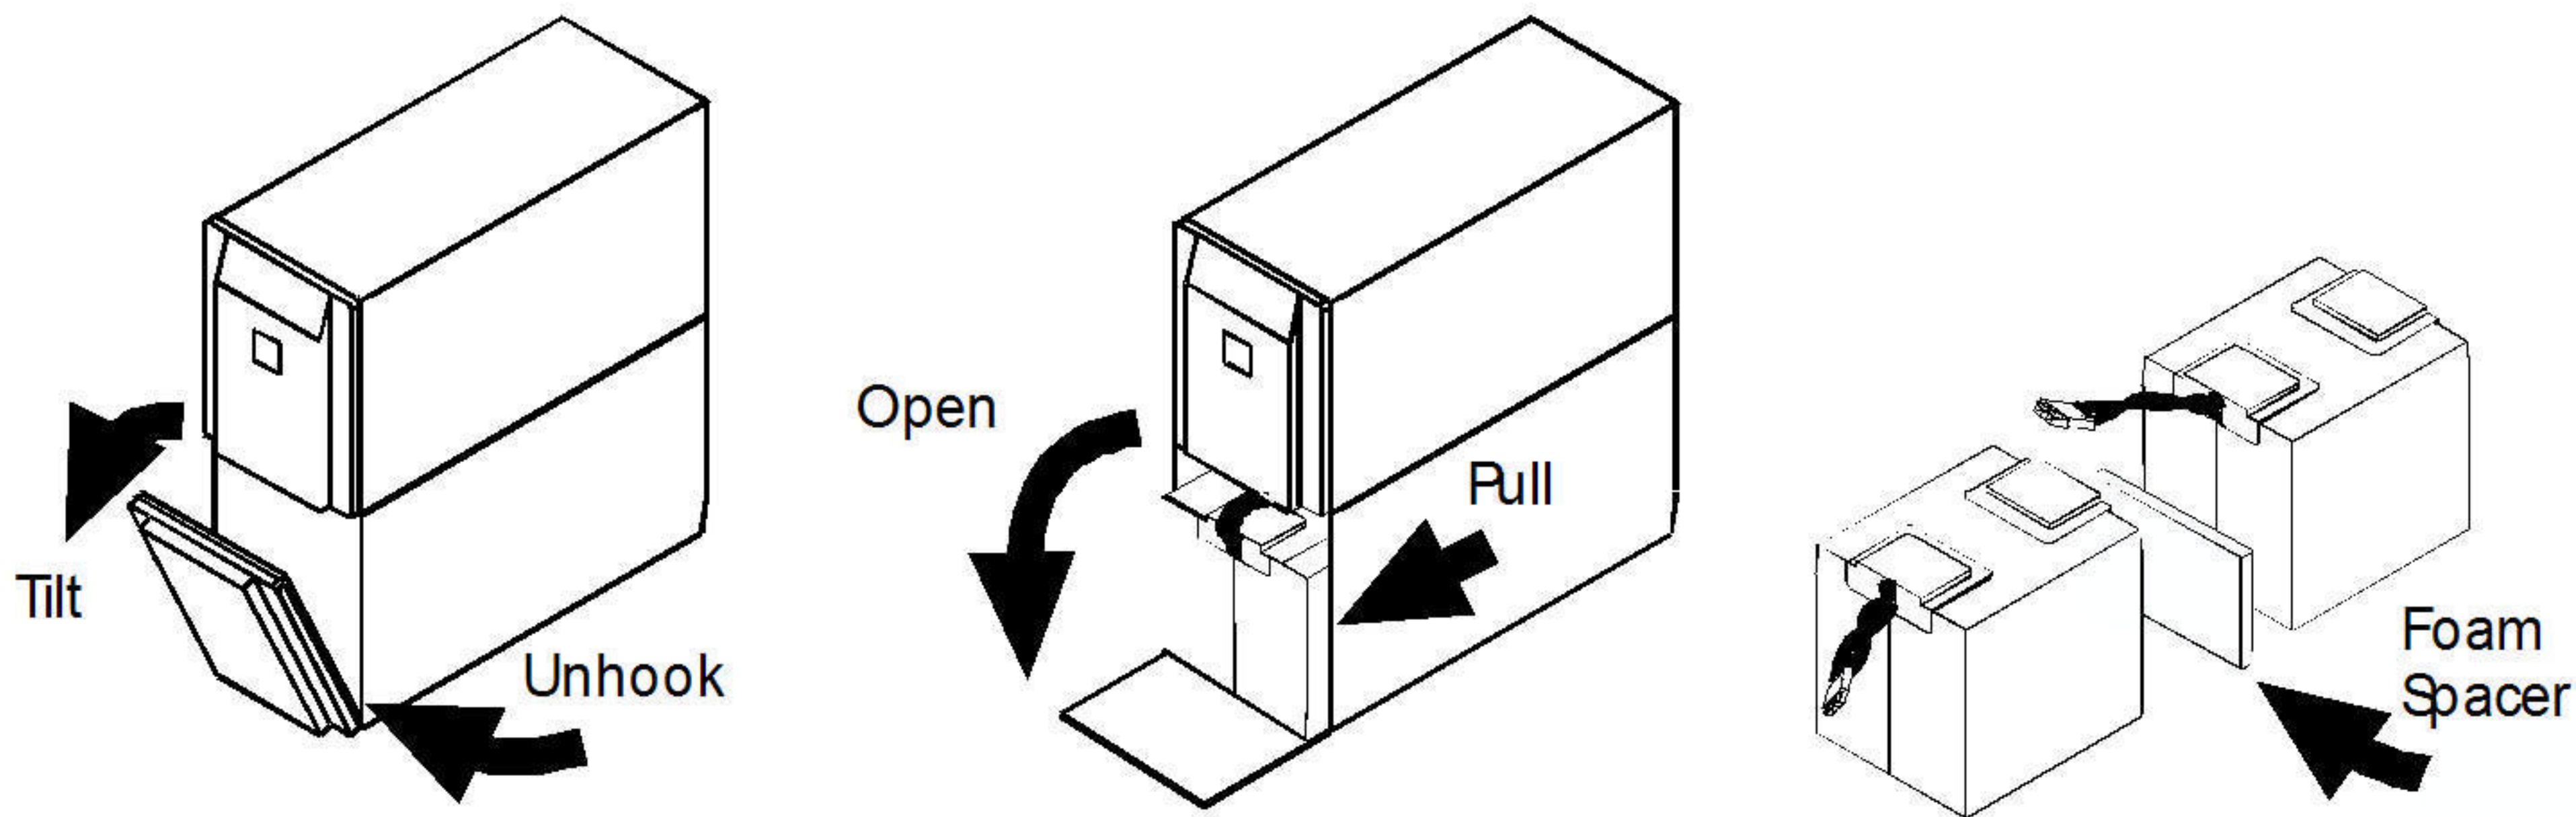

Back-UPS Office (250 - 500 VA)

Smart-UPS Rackmount (all 5.25" tall models)

Smart-UPS Rackmount (all 8.75" tall models)

Smart-UPS Rackmount XL Battery Packs

Smart-UPS (2200 and 3000 VA)

UXBP (24, 48, 48M)

SmartCell XR