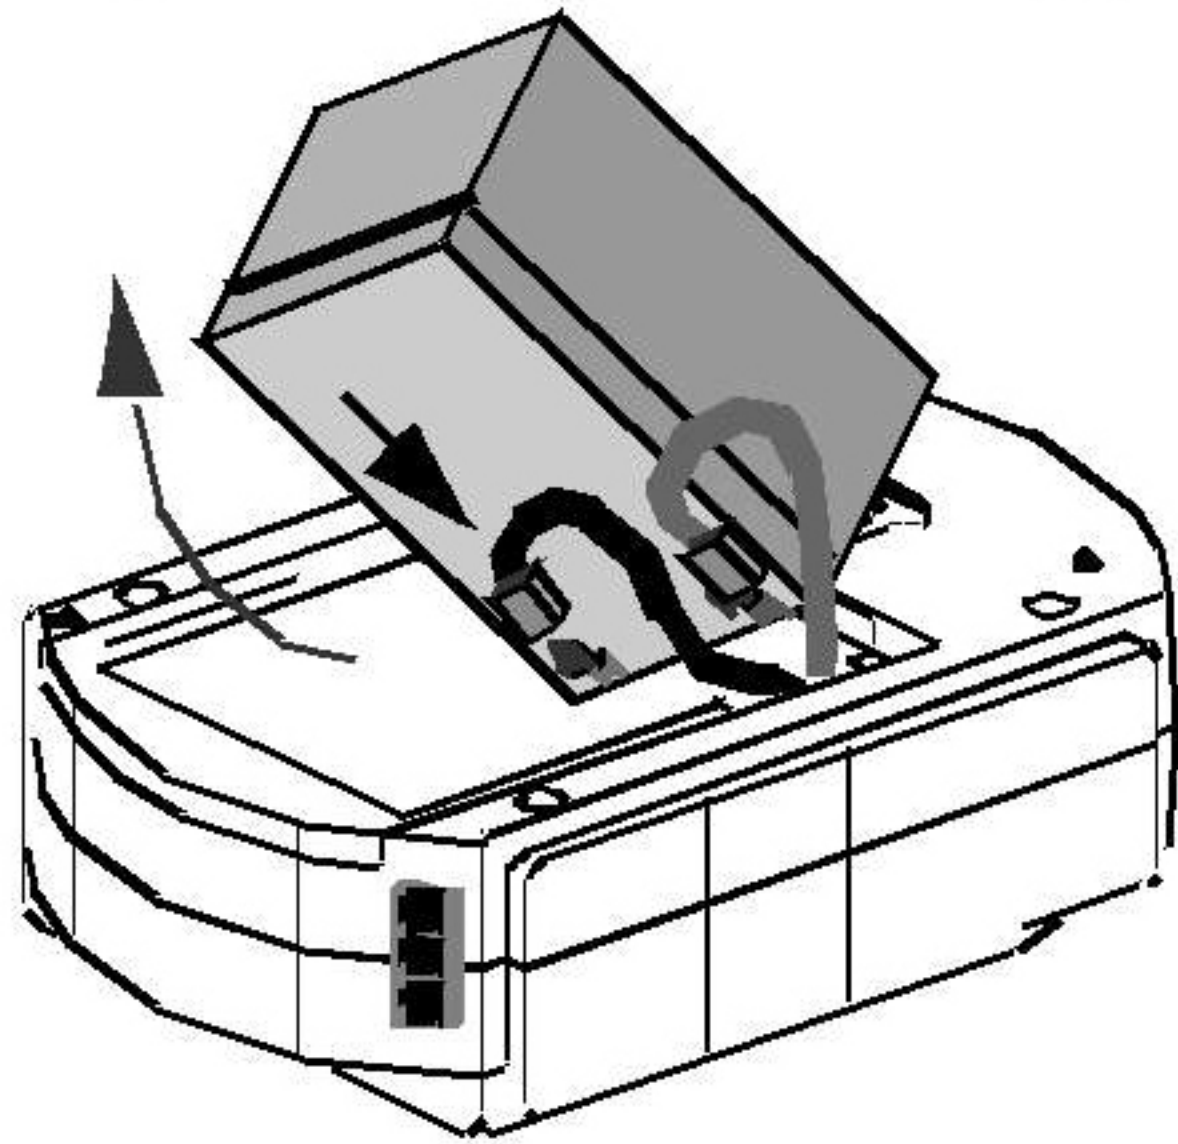

Back-UPS ES 350