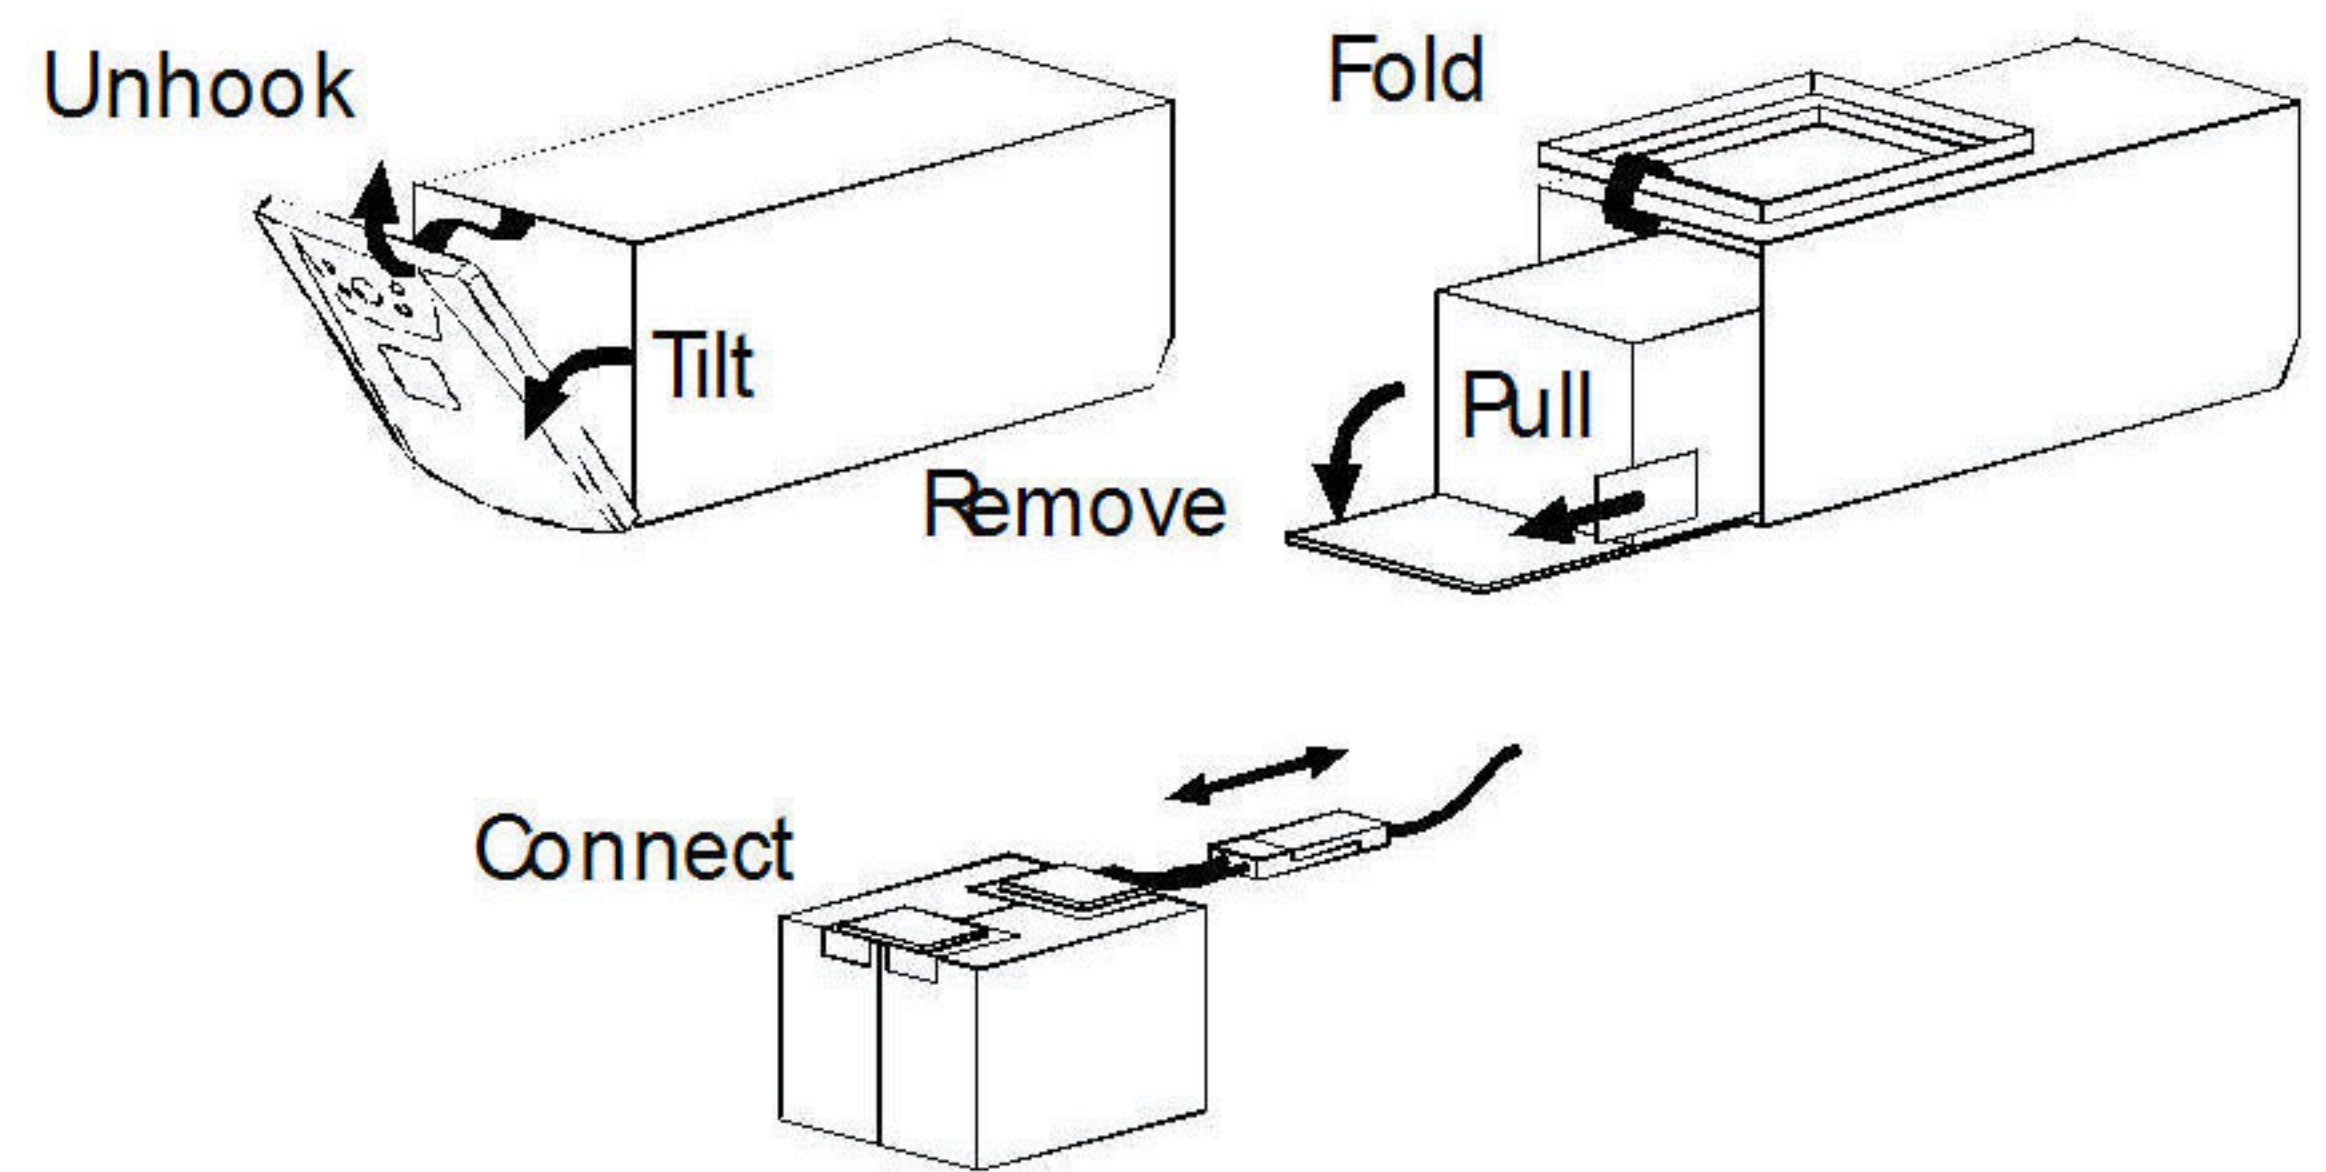

Back-UPS (1000 and 1400 VA)